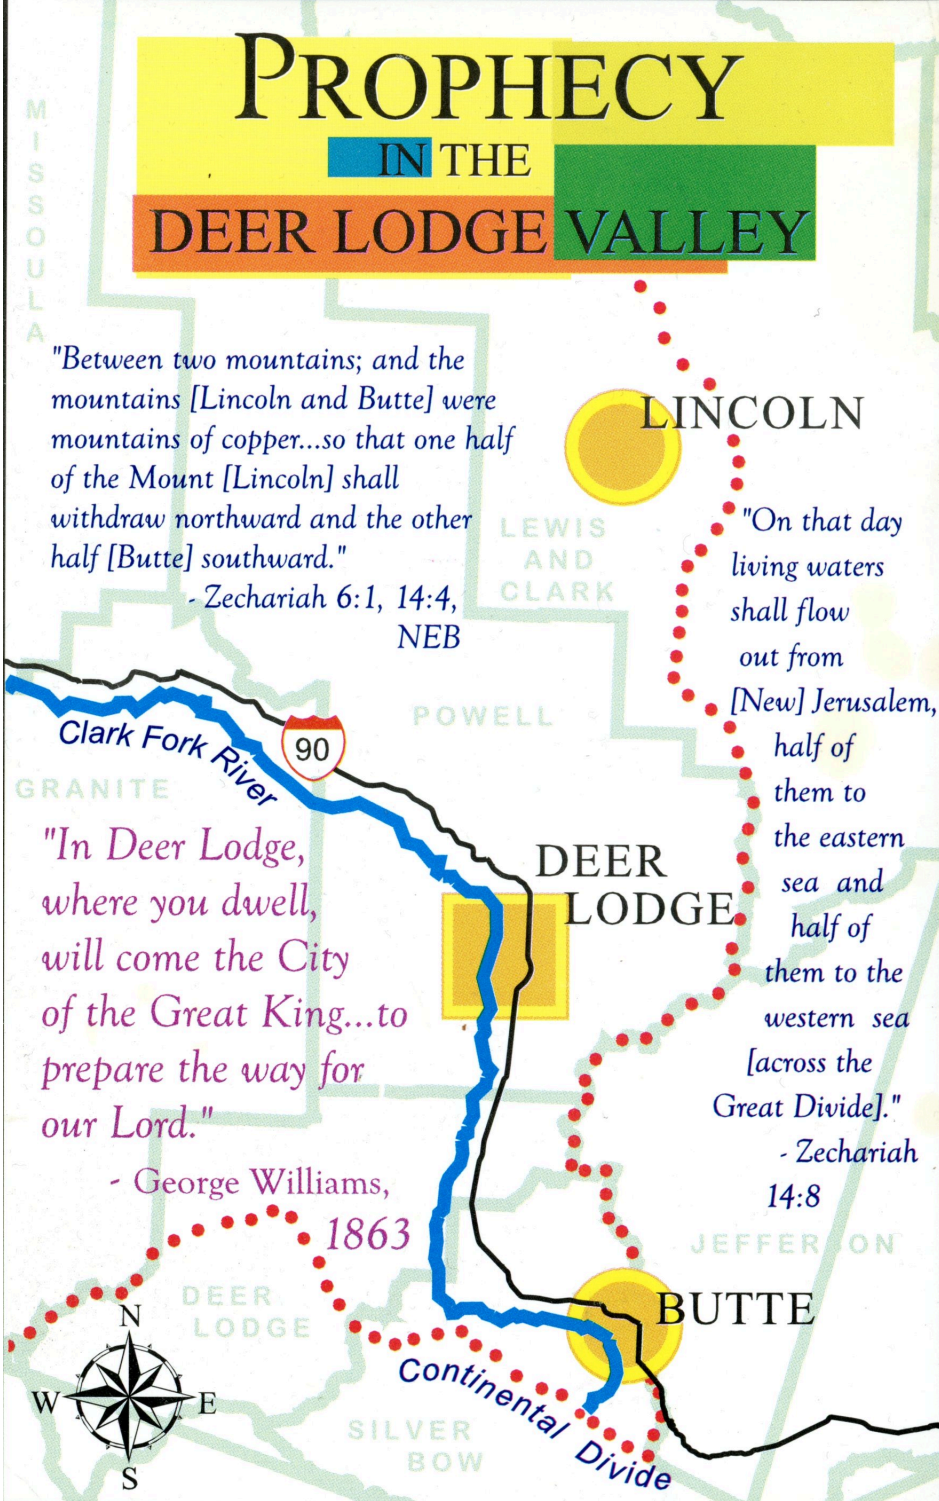

PROPHECY

IN THE

DEER LODGE VALLEY

"Between two mountains; and the mountains [Lincoln and Butte] were mountains of copper...so that one half of the Mount [Lincoln] shall withdraw northward and the other half [Butte] southward."
 - Zechariah 6:1, 14:4, NEB

"On that day living waters shall flow out from [New] Jerusalem, half of them to the eastern sea and half of them to the western sea [across the Great Divide]."
 - Zechariah 14:8

"In Deer Lodge, where you dwell, will come the City of the Great King...to prepare the way for our Lord."
 - George Williams, 1863